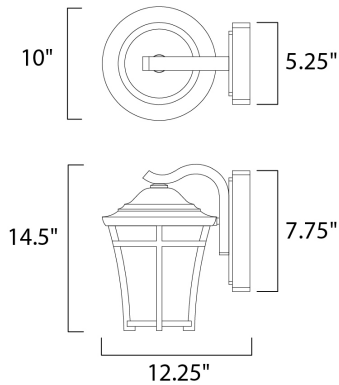

PRODUCT DESCRIPTION

MEASUREMENTS

DIMENSION : 10" W x 14.5" H x 12.25" Ext
 BACK PLATE : 5.25" W x 7.75" H x 3.5" HCO
 HANGING WEIGHT : 7.5 lb

LAMPING

INPUT VOLTAGE : 120V
 LUMENS : 1,100 Rated
 BULB : 1 x 12W LED E26 Medium , 12W Total
 BULB INCLUDED : (Included)
 CRI : 90+ CRI
 COLOR_TEMP : 3000K